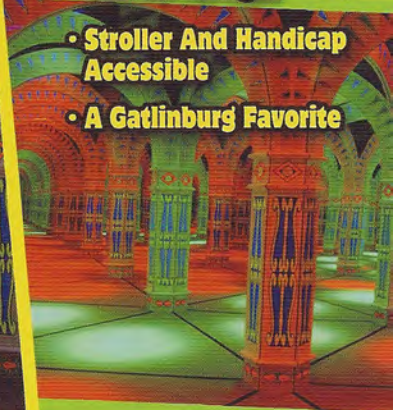

AMAZING

MIRROR MAZE™

Gatlinburg's Largest!

- State-Of-Art Light And Sound Show
- Fun For All Ages

A HIT ON **YouTube**

"I have to say that this was one of the most enjoyable things we did all weekend."

*Rick Davis,
Darkride & Funhouse Enthusiasts*

- Stroller And Handicap Accessible
- A Gatlinburg Favorite

\$1 OFF **AMAZING MIRROR MAZE** or **CIRCUS GOLF** **\$1 OFF**

Each Regular Ticket. Not Valid With Combo Or Other Offers.
919 Parkway Gatlinburg • 865.436.4415