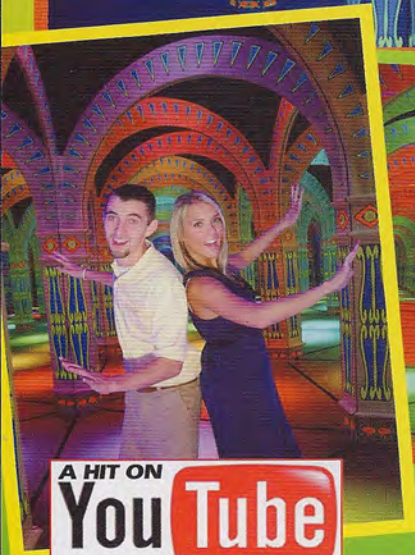

AMAZING

MIRROR MAZE™

Gatlinburg's Largest!

- State-Of-Art Light And Sound Show
- Fun For All Ages

A HIT ON **YouTube**

"I have to say that this was one of the most enjoyable things we did all weekend."

*Rick Davis,
Darkride & Funhouse Enthusiasts*

- Stroller And Handicap Accessible
- A Gatlinburg Favorite

\$1 OFF **AMAZING MIRROR MAZE** or **CIRCUS GOLF** **\$1 OFF**

Each Regular Ticket. Not Valid With Combo Or Other Offers.
919 Parkway Gatlinburg • 865.436.4415