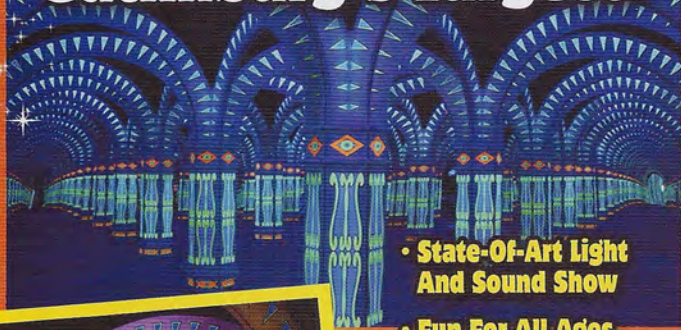

AMAZING

MIRROR MAZE™

Gatlinburg's Largest!

- State-Of-Art Light And Sound Show
- Fun For All Ages

A HIT ON **YouTube**

"I have to say that this was one of the most enjoyable things we did all weekend."

*Rick Davis,
Darkride & Funhouse Enthusiasts*