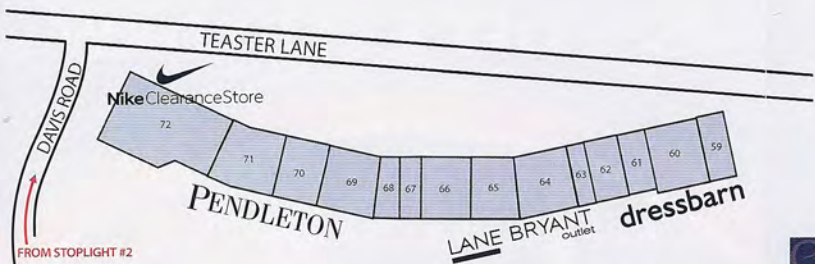

# MALL DIRECTORY

- CHILDREN'S WEAR**
- 30 BURKE'S OUTLET
- 43 CARTER'S
- FOOTWEAR**
- 16 BASS SHOE
- 65 EASY SPIRIT
- 35 FACTORY BRAND SHOES
- 72 NIKE CLEARANCE
- 69 RACK ROOM SHOES
- 12 ROCKFORD FOOTWEAR DEPOT
- HOME DÉCOR**
- 30 BURKE'S OUTLET
- 57 TUESDAY MORNING
- MEN'S & WOMEN'S APPAREL**
- 16 BASS SHOE
- 34 BON WORTH
- 30 BURKE'S OUTLET
- 5 BURLINGTON BRANDS
- 6 BURLINGTON TOO!
- 48 CASUAL MALE XL
- 37 DICKIES
- 13 DRESSBARN
- 60 DRESSBARN
- 66 DRESSBARN WOMAN
- 26 IZOD
- 24 KORET
- 64 LANE BRYANT
- 71 PENDLETON
- 70 RUE 21
- 17 SAG HARBOR
- 67 UNIFORM FACTORY OUTLET
- 44 VAN HEUSEN