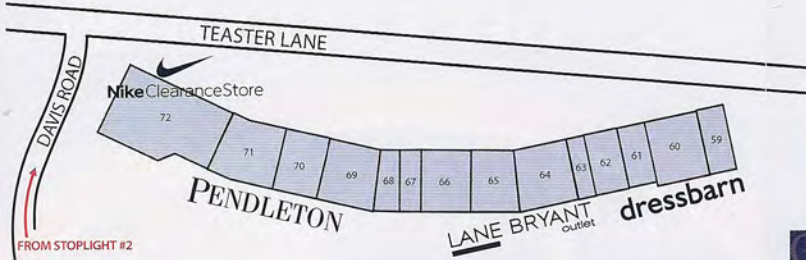

MALL DIRECTORY

- CHILDREN'S WEAR**
- 30 BURKE'S OUTLET
- 43 CARTER'S
- FOOTWEAR**
- 16 BASS SHOE
- 65 EASY SPIRIT
- 35 FACTORY BRAND SHOES
- 72 NIKE CLEARANCE
- 69 RACK ROOM SHOES
- 12 ROCKFORD FOOTWEAR DEPOT
- HOME DÉCOR**
- 30 BURKE'S OUTLET
- 57 TUESDAY MORNING
- MEN'S & WOMEN'S APPAREL**
- 16 BASS SHOE
- 34 BON WORTH
- 30 BURKE'S OUTLET
- 5 BURLINGTON BRANDS
- 6 BURLINGTON TOO!
- 48 CASUAL MALE XL
- 37 DICKIES
- 13 DRESSBARN
- 60 DRESSBARN
- 66 DRESSBARN WOMAN
- 26 IZOD
- 24 KORET
- 64 LANE BRYANT
- 71 PENDLETON
- 70 RUE 21
- 17 SAG HARBOR
- 67 UNIFORM FACTORY OUTLET
- 44 VAN HEUSEN