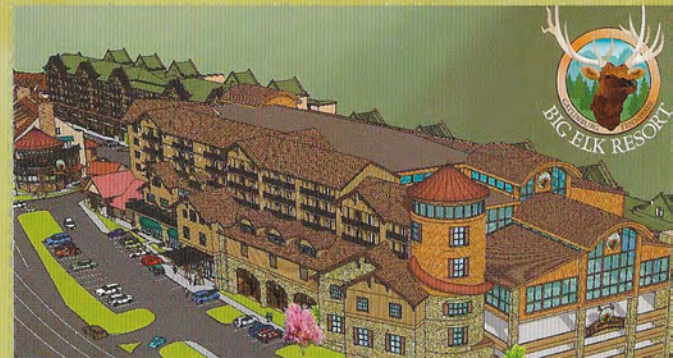

A Day, A Week, A Lifetime

BIG ELK RESORT
is time well spent!

**The Largest, Most Exclusive Indoor
Waterpark Destination in the
Great Smoky Mountains
Located in Downtown Gatlinburg**

Resort, Indoor Waterpark, Retail & Restaurants

Artist Renderings are subject to change.

Enjoy these Amenities:

- Condominium resort
- \$30 million Indoor Waterpark
- Multiple on-site retail shops
- Seven restaurants
- Full-service spa
- Deeded parking space
- Located on the Little Pigeon River
- Adjacent to City Park
- Adjacent to Smoky Mountain National Park

Your Smoky Mountain Waterpark Destination

Big Elk Resort is a Condominium Waterfront Lodge,
State-of-the-Art Indoor Waterpark, 25 Retail Stores,
7 Restaurants located in Downtown Gatlinburg, Tennessee.