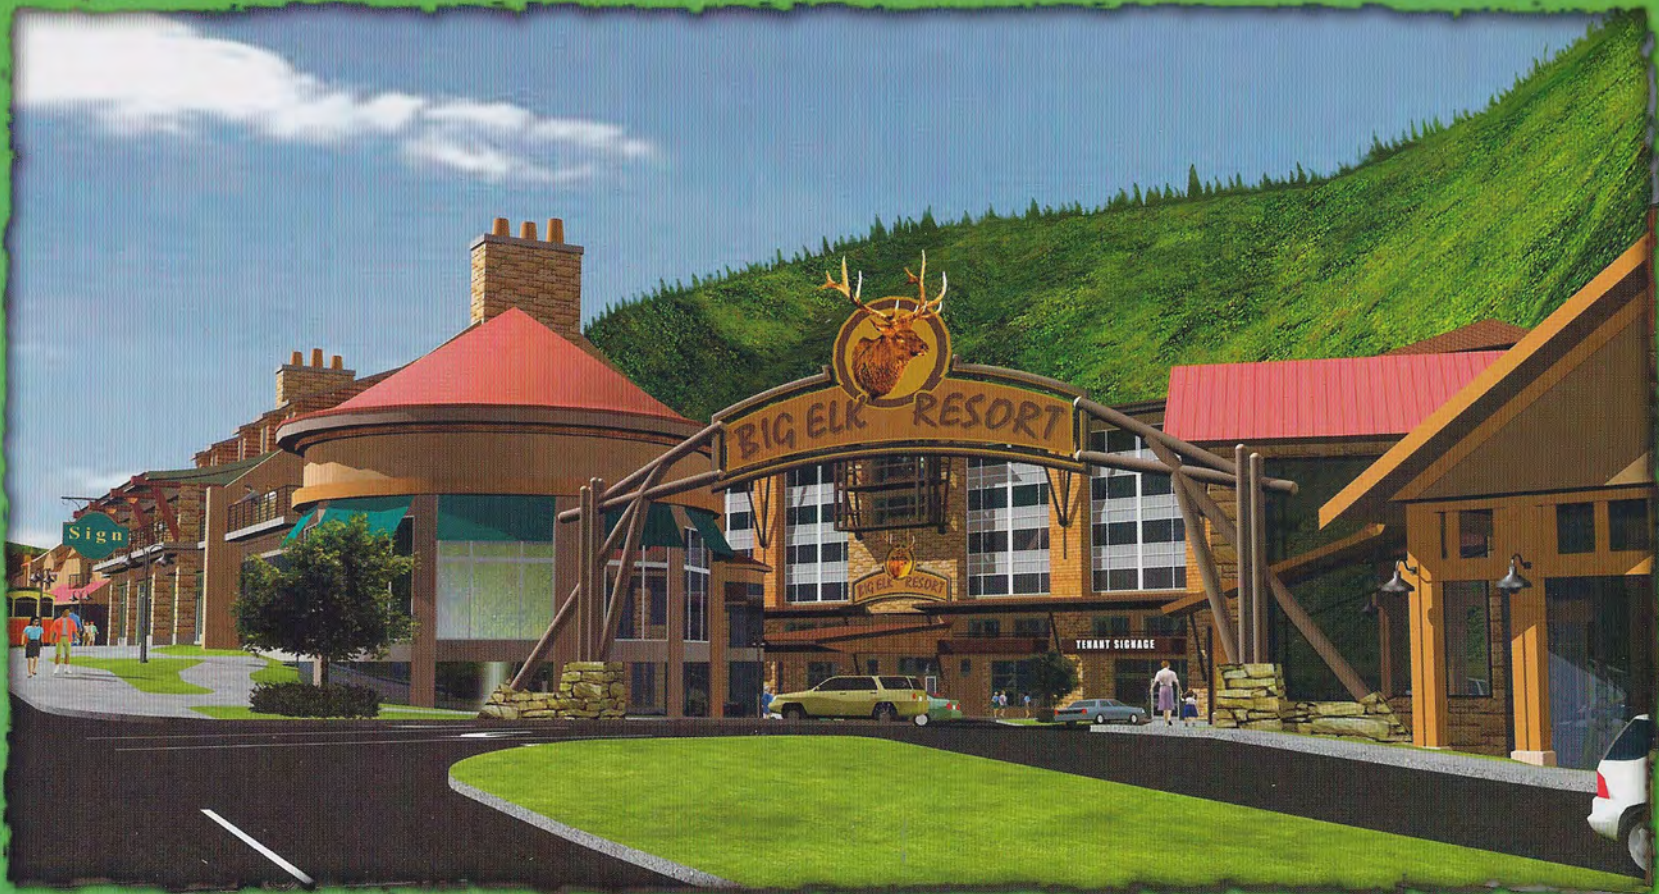

A Day, A Week, A Lifetime

BIG ELK RESORT
is time well spent!

**The Largest, Most Exclusive Indoor
Waterpark Destination in the
Great Smoky Mountains
Located in Downtown Gatlinburg**

Resort, Indoor Waterpark, Retail & Restaurants

Artist Renderings are subject to change.

Enjoy these Amenities:

- Condominium resort
- \$30 million Indoor Waterpark
- Multiple on-site retail shops
- Seven restaurants
- Full-service spa
- Deeded parking space
- Located on the Little Pigeon River
- Adjacent to City Park
- Adjacent to Smoky Mountain National Park

Your Smoky Mountain Waterpark Destination

Big Elk Resort is a Condominium Waterfront Lodge,
State-of-the-Art Indoor Waterpark, 25 Retail Stores,
7 Restaurants located in Downtown Gatlinburg, Tennessee.