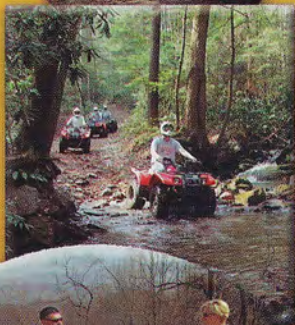

BLUFF MOUNTAIN

ATV

RIDES
ADVENTURES

RIDE THE BLUFF!

Toll Free

1-866-428-7711

BLUFF MOUNTAIN ATV RIDES ADVENTURES

Travel through a forest as lush as any in the National Park, where you'll view wildlife & nature's beauty from the comfort of a fully automatic, four-wheel-drive ATV. It's an adventure you'll remember for years to come.

Ride 6,000 Acres of Mountain Trails, Cross Fresh Mountain Streams. Ride to the Top of the Bluff for Spectacular Scenic Vistas.

- All Trips Professionally Guided
- Custom Trips Available
- New ATVs
- Fully Automatic Transmission
- All Safety Equipment Included
- Call for Ride Times
- Drivers must be at least 12 years old—Some Restrictions Apply