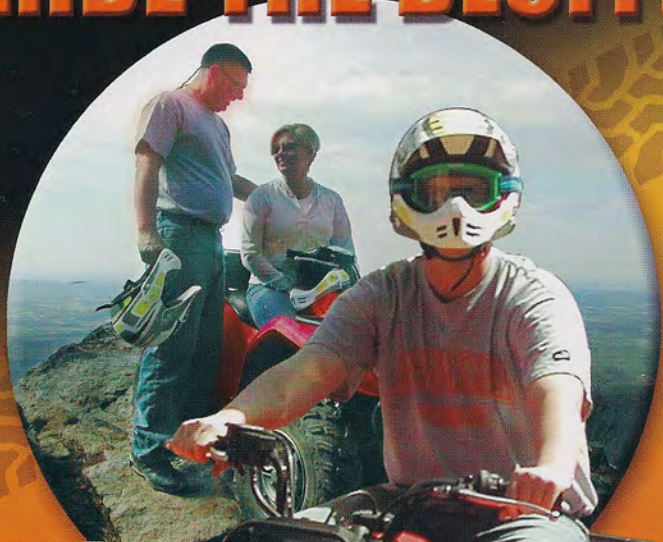

BLUFF MOUNTAIN

ATV

RIDES
ADVENTURES

RIDE THE BLUFF!

Toll Free

1-866-428-7711

BLUFF MOUNTAIN ATV RIDES ADVENTURES

Travel through a forest as lush as any in the National Park, where you'll view wildlife & nature's beauty from the comfort of a fully automatic, four-wheel-drive ATV. It's an adventure you'll remember for years to come.

Ride 6,000 Acres of Mountain Trails, Cross Fresh Mountain Streams. Ride to the Top of the Bluff for Spectacular Scenic Vistas.

- All Trips Professionally Guided
- Custom Trips Available
- New ATVs
- Fully Automatic Transmission
- All Safety Equipment Included
- Call for Ride Times
- Drivers must be at least 12 years old—Some Restrictions Apply