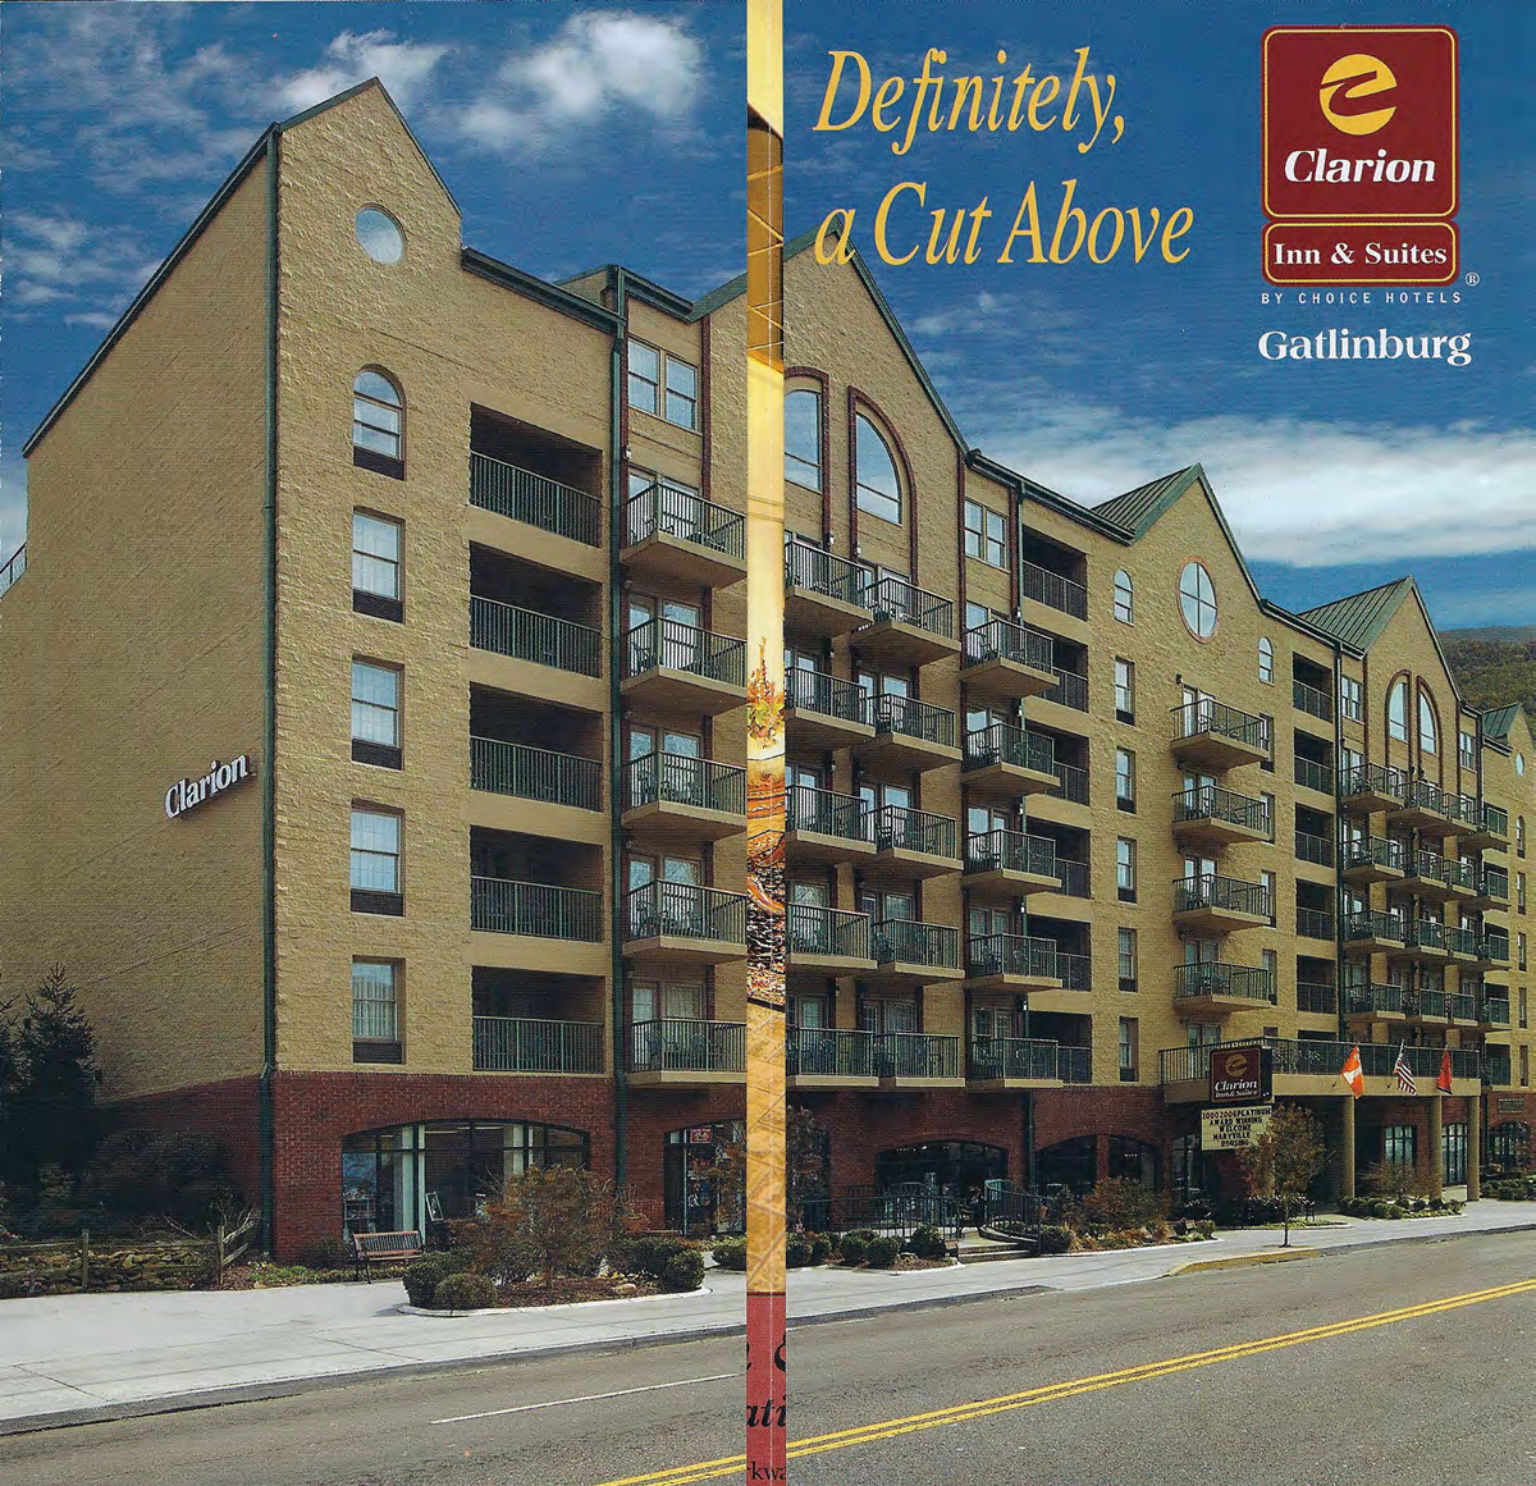

*Definitely,
a Cut Above*

Clarion

Inn & Suites

BY CHOICE HOTELS®

Gatlinburg

Clarion

Clarion
Inn & Suites

Your Only Choice

For Affordable Luxury

Clarion
kwa
o th
way f
3-0
Fax
cla