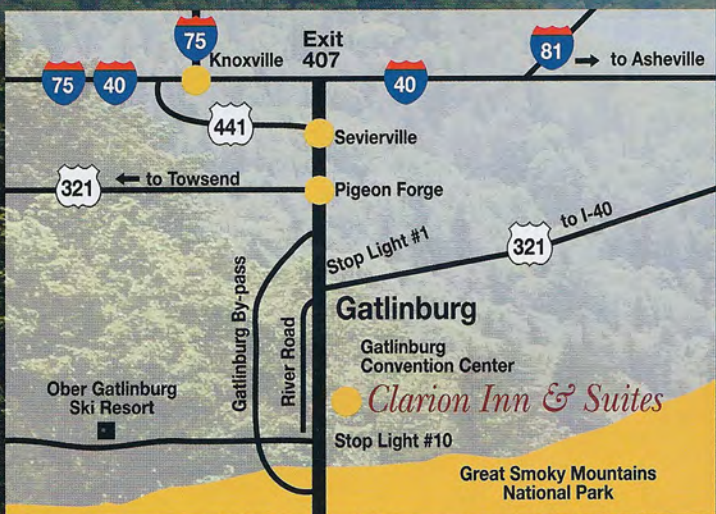

- One Bedroom Jacuzzi® Suites with Fireplaces
- Balconies, Refrigerators, and Microwaves
- The only Rooftop Meeting and Banquet Facilities in Gatlinburg with High-Speed Internet
- Luxurious Penthouse Suites
- Complimentary Deluxe Continental Breakfast
- Enclosed Heated Pool with Hot Tub
- Exercise Room with Nautilus Equipment
- Complimentary Wireless Internet

1100 Parkway

Gatlinburg, TN 37738

1-800-933-0777 • 1-865-436-5656

Fax: (865) 436-0695

www.clariongatlinburg.com