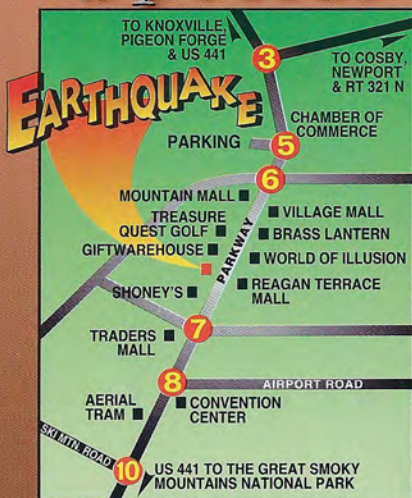

EARTHQUAKE

THE RIDE™

CATASTROPHIC **High-Tech**
Special Effects **LIVE**
Action!

653 PARKWAY
GATLINBURG, TENNESSEE

EARTHQUAKE presented by INTERNATIONAL STUDIOS®

EARTHQUAKE

THE RIDE™

Experience the Real Thing in a Catastrophic,
Live Action Adventure Ride Loaded with
High-Tech Special Effects!

CATASTROPHIC
High-Tech
Special Effects
LIVE
Action!

RATED:
★★★★
— WORLD OF ENTERTAINMENT

Conveniently located in the Heart of
Gatlinburg's Shopping District.

865-436-9765

653 PARKWAY

GATLINBURG, TENNESSEE

EARTHQUAKE presented by INTERNATIONAL STUDIOS®