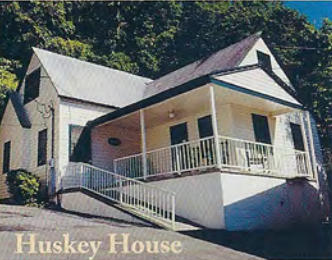

Parker House

Corey Cottage

Oakley Cottage

Husky House

Mountain Chalet

Ogle House

Spend Your Next Vacation In The Comfort of A Cottage

Take advantage of the space and privacy of Kingwood's charming mountain cottages. Each is furnished with fully equipped kitchens, color cable TV, and in-room telephones, and some have wood-burning fireplaces. Our pool is right outside your door and the excitement of downtown Gatlinburg is just a short walk away. The cottages are perfect for group retreats. Church groups, families and friends are welcome.

(888) 903-8585
For Reservations Call Now
Other Calls: (865) 430-5909

KINGWOOD INN

117 Bishop Lane
Gatlinburg, TN 37738
(865) 430-5909
(888) 903-8585

No Pets Please

Though located on a quiet side street of Gatlinburg, Kingwood Inn is just a short walk from all the hustle and bustle of Gatlinburg's main street, and just 1.5 miles from the entrance to the Great Smoky Mountains National Park.

KINGWOOD INN

GATLINBURG, TENNESSEE

Nestled at the foot of the majestic Smoky Mountains in the heart of Gatlinburg.

KINGWOOD INN

A World Of Comfort In The Great Smokies

Here in the mountains, hospitality means making our guests comfortable. At Kingwood Inn, you'll feel at ease in our tastefully decorated rooms with individually controlled heat and air conditioning. King and Queen size beds are available. All units come with color cable TV, refrigerators, and telephones. Rooms with kitchenettes or wood-burning fireplaces are also available. A launderette is located on the grounds for your convenience. All rooms are just steps away from Kingwood's sparkling, heated, 40-foot swimming pool with kiddie pool and sundeck.