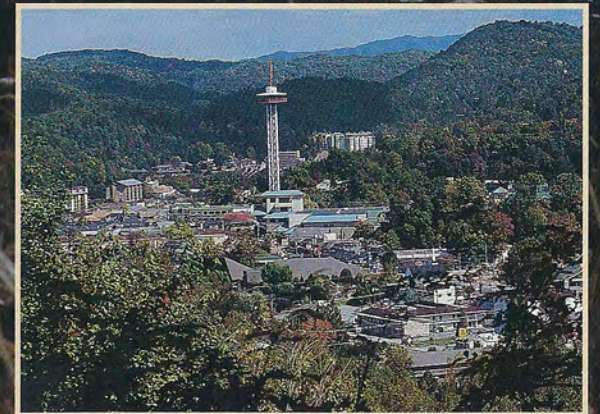

Though located on a quiet side street of Gatlinburg, Kingwood Inn is just a short walk from all the hustle and bustle of Gatlinburg's main street, and just 1.5 miles from the entrance to the Great Smoky Mountains National Park.

KINGWOOD INN

GATLINBURG, TENNESSEE

Nestled at the foot of the majestic Smoky Mountains in the heart of Gatlinburg.