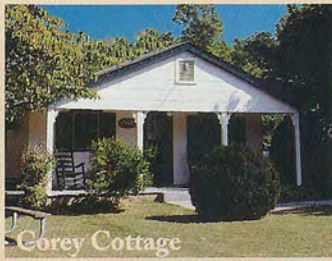

Parker House

Corey Cottage

Oakley Cottage

Husky House

Mountain Chalet

Ogle House

Spend Your Next Vacation In The Comfort of A Cottage

Take advantage of the space and privacy of Kingwood's charming mountain cottages. Each is furnished with fully equipped kitchens, color cable TV, and in-room telephones, and some have wood-burning fireplaces. Our pool is right outside your door and the excitement of downtown Gatlinburg is just a short walk away. The cottages are perfect for group retreats. Church groups, families and friends are welcome.

KINGWOOD INN

GATLINBURG, TENNESSEE

Nestled at the foot of the majestic Smoky Mountains in the heart of Gatlinburg.

KINGWOOD INN

A World Of Comfort In The Great Smokies

Here in the mountains, hospitality means making our guests comfortable. At Kingwood Inn, you'll feel at ease in our tastefully decorated rooms with individually controlled heat and air conditioning. King and Queen size beds are available. All units come with color cable TV, refrigerators, and telephones. Rooms with kitchenettes or wood-burning fireplaces are also available. A launderette is located on the grounds for your convenience. All rooms are just steps away from Kingwood's sparkling, heated, 40-foot swimming pool with kiddie pool and sundeck.