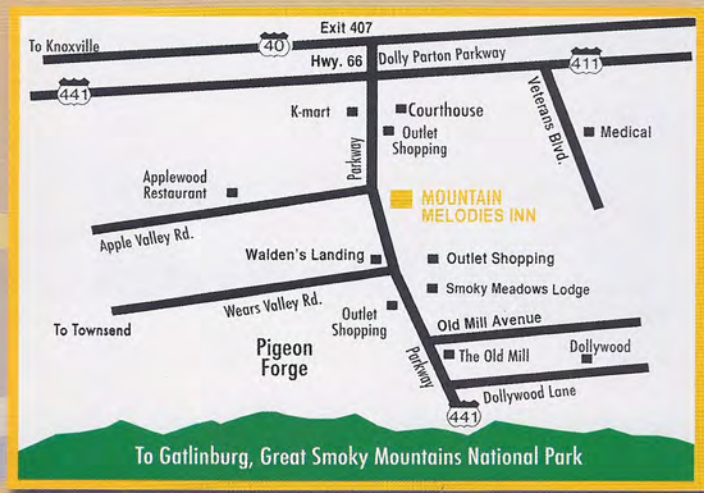

Home of fabulous Dollywood, Dixie Stampede, and our neighbor, the amazing WonderWorks.

There's something for everyone, including shopping, attractions, and live variety shows!

For the sportsman, challenging golf courses and fishing in the Little Pigeon River, and the Great Smoky Mountains National Park provides more outdoor activities just minutes away. Our Inn is surrounded by a variety of great places to eat, too. Stay with us and sample everything the area offers.

Mountain Melodies INN

Mountain Melodies INN

We're easy to find! Follow the fun seekers leaving I-40 at Exit 407, and follow Hwy. 66 through Sevierville into Pigeon Forge and turn right onto Parkway. When you reach the traffic light at the Apple Barn entrance, look for our imposing building on the left, and there you are!