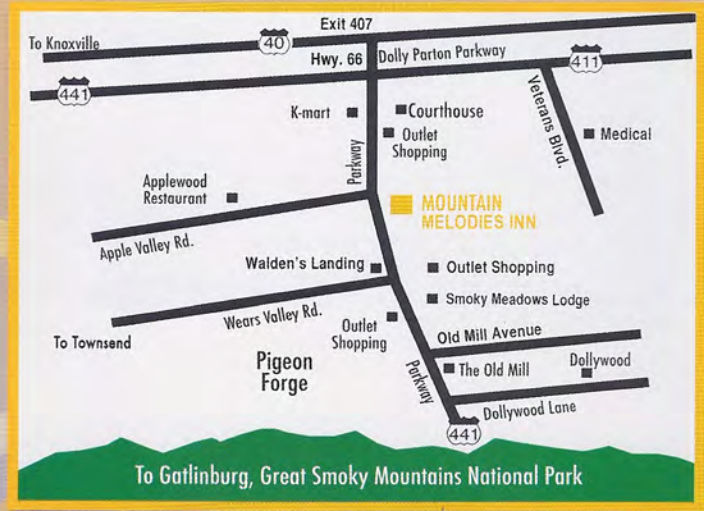

Pigeon Forge...

Home of fabulous Dollywood, Dixie Stampede, and our neighbor, the amazing WonderWorks.

There's something for everyone, including shopping, attractions, and live variety shows!

For the sportsman, challenging golf courses and fishing in the Little Pigeon River, and the Great Smoky Mountains National Park provides more outdoor activities just minutes away. Our Inn is surrounded by a variety of great places to eat, too. Stay with us and sample everything the area offers.

Mountain Melodies INN

Mountain Melodies INN

We're easy to find! Follow the fun seekers leaving I-40 at Exit 407, and follow Hwy. 66 through Sevierville into Pigeon Forge and turn right onto Parkway. When you reach the traffic light at the Apple Barn entrance, look for our imposing building on the left, and there you are!

Home of fabulous Dollywood, Dixie Stampede, and our neighbor, the amazing WonderWorks.

There's something for everyone, including shopping, attractions, and live variety shows!

For the sportsman, challenging golf courses and fishing in the Little Pigeon River, and the Great Smoky Mountains National Park provides more outdoor activities just minutes away. Our Inn is surrounded by a variety of great places to eat, too. Stay with us and sample everything the area offers.