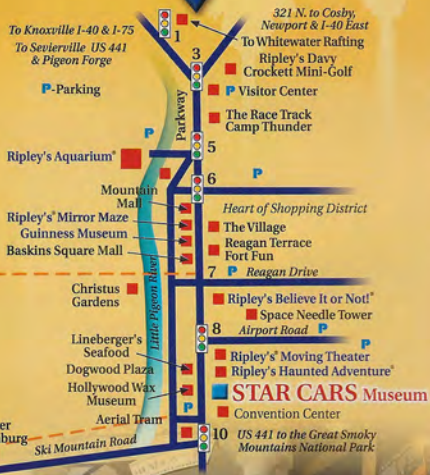

M U S E U M

865-430-2200 • www.StarCarsTN.com

M U S E U M

Near Traffic Light #8  
 Next to Ripley's Haunted  
 Adventure and beside  
 Gatlinburg Convention Center

865-430-2200  
 www.StarCarsTN.com  
 914 Parkway,  
 Gatlinburg, TN 37738

Email: [starcarsmuseum@yahoo.com](mailto:starcarsmuseum@yahoo.com)

OPEN ALL YEAR

NEW  
 MI-2  
 Cycle

IN THE  
 CENTER OF  
 GATLINBURG

M U S E U M

NEW  
 Anna Nicole Smith's  
 JAG!

IN THE CENTER OF GATLINBURG  
 914 PARKWAY • LIGHT #8

# HOLLYWOOD

Featuring the finest of Hollywood in the world's best star car collection on display for you! From the raw speed action of *The Fast and The Furious* and *Gone in 60 Seconds* to such classics as Herbie, *The Love Bug*, *The Beverly Hillbillies* and the *Batmobile*, Star Cars Museum has the best from movies, television and real life music icons.

**THE MUNSTERS**

Fast & Furious

**GO IN 60 SECONDS**

NOW AVAILABLE  
**IN-CAR SOUVENIR PHOTOS**

**NEW** T2: JUDGMENT DAY Harley Davidson

**NEW** From Oddjobs hat, to specialty weapons, guns and gizmos, Star Cars Museum now contains the largest collection of James Bond movie props in the United States.