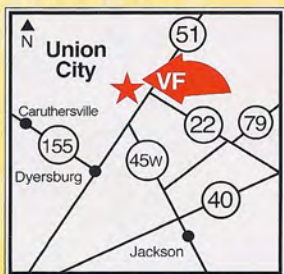

OUTLET

SAVE
\$10

With
This Card

RIDERS
BY
Lee

Tennessee Locations

Pigeon Forge

Governor's Crossing

I-40 E, Exit 407 (441 Pkwy)

Sevierville, TN

(865) 429-2882

Directions:

From Exit 407, take 441 Pkwy. to traffic light number 13.4. Left on Collier Dr. into Governor's Crossing Shopping Center. Across from Wal-Mart

Crossville

Crossville Outlet Center

Crossville/Cumb. Co. Ind. Pk. I-40, Exit 320

228 Interstate Dr., Suite 100

(931) 484-7165

Union City

Factory Stores of America

Hwy. 51 to Union City. 601 Sherwood Dr.

Northbound - turn right after Goodyear plant onto Morgan Rd, then left on Sherwood Dr.

Southbound - turn left on Clover St., then right on Sherwood Dr.

(731) 885-6465

Nashville

Opry Mills

Briley Pkwy, Exit 11

Opry Mills Drive, Suite 539

OUTLET

\$10 OFF