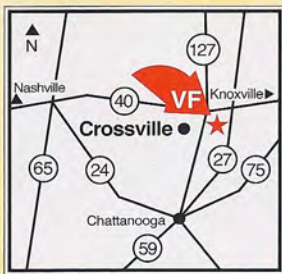

# Tennessee Locations

## Pigeon Forge

### Directions:

From Exit 407, take 441 Pkwy. to traffic light number 13.4. Left on Collier Dr. into Governor's Crossing Shopping Center. Across from Wal-Mart

## Nashville