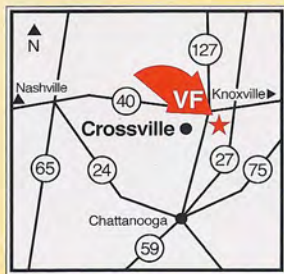

OUTLET

SAVE
\$10

With
This Card

RIDERS
BY
Lee

Tennessee Locations

Pigeon Forge

Governor's Crossing

I-40 E, Exit 407 (441 Pkwy)

Sevierville, TN

(865) 429-2882

Directions:

From Exit 407, take 441 Pkwy. to traffic light number 13.4. Left on Collier Dr. into Governor's Crossing Shopping Center. Across from Wal-Mart

Crossville

Crossville Outlet Center

Crossville/Cumb. Co. Ind. Pk. I-40, Exit 320

228 Interstate Dr., Suite 100

(931) 484-7165

Union City

Factory Stores of America

Hwy. 51 to Union City. 601 Sherwood Dr.

Northbound - turn right after Goodyear plant onto Morgan Rd, then left on Sherwood Dr.

Southbound - turn left on Clover St., then right on Sherwood Dr.

(731) 885-6465

Nashville

Opry Mills

Briley Pkwy, Exit 11

Opry Mills Drive, Suite 539

OUTLET

\$10 OFF