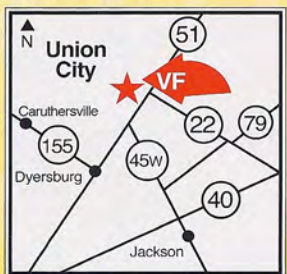

Union City

Factory Stores of America

Hwy. 51 to Union City. 601 Sherwood Dr. Northbound - turn right after Goodyear plant onto Morgan Rd, then left on Sherwood Dr. Southbound - turn left on Clover St., then right on Sherwood Dr.

(731) 885-6465