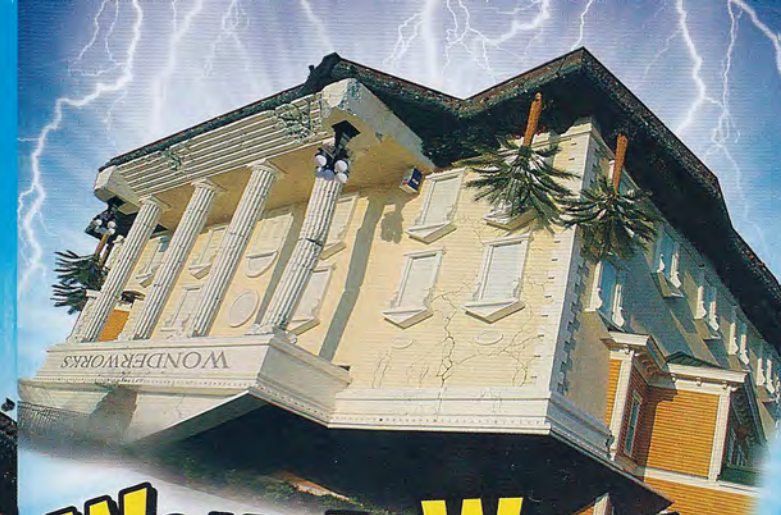

WonderWorks

LET YOUR IMAGINATION RUN WILD!

WonderWorks began as a Top Secret research laboratory on a remote island in the Bermuda Triangle. As legend has it, the world's greatest scientists (led by Professor Wonder) were given the task of creating a man-made tornado and harnessing the POWER of it. During this experiment, something went awry and the power of the tornado was unleashed throughout the laboratory. This created a swirling vortex that was strong enough to rip the laboratory from its foundation. It was carried thousands of miles away and landed upside-down on top of a theater in Pigeon Forge, Tennessee. Remarkably, all of the experiments remained intact and functional. Visitors will step inside the inversion tunnel and be turned upside-down to begin their journey.