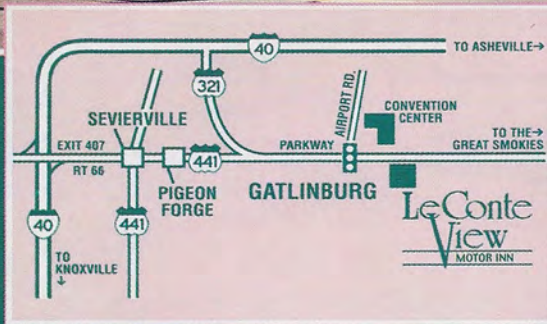

GATLINBURG, TENNESSEE

LeConte View

MOTOR INN

Toll Free Nationwide
1-800-842-5767

Local 865/436-5032
929 Parkway, P.O. Box 252
Gatlinburg, Tennessee 37738
Major Credit Cards Accepted

GATLINBURG, TENNESSEE

LeConte View

MOTOR INN

*W*here Southern Hospitality
Is A Family Tradition

1-800-842-5767

Toll Free Nationwide
www.lecontevue.com

*N*ESTLED IN THE HEART
of Gatlinburg and surrounded by some
of the most beautiful scenery in the
world, LeConte View has kept pace
with contemporary conveniences
while staying true to its reputation
for genuine Southern Hospitality.

We're conveniently located across from the Gatlinburg Convention Center in the heart of town.

LeConte View Motor Inn is sure to become a vacation tradition for you as it has for so many others.

PEN YEAR 'ROUND

*why not leave your cares at home
and come experience all that the Smokies
have to offer...anytime!*

*W*HEN YOU STAY AT
LECONTE VIEW MOTOR
INN *you're ideally located
on the Parkway for quick
and easy access to skiing,
sightseeing, shopping, dining
and entertainment.*
*You're just a block from the
famous Tramway, and the Great Smoky
Mountains National Park is only 2
blocks away!*